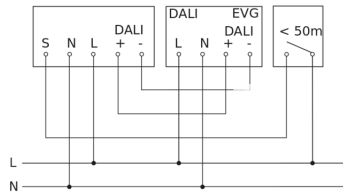

True Presence

DALI-2 APC - surface
EAN 4007841 057954
Article number 057954

Master circuit diagram

Master/slave interconnection circuit diagram